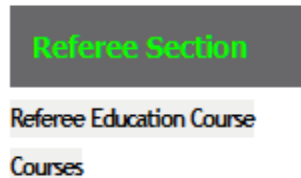

# How to Access the Online Referee Education Course

---

1. Go to [www.calgarywestsoccer.com](http://www.calgarywestsoccer.com) and click on the Referee Education Course link which is under the Referee Section.